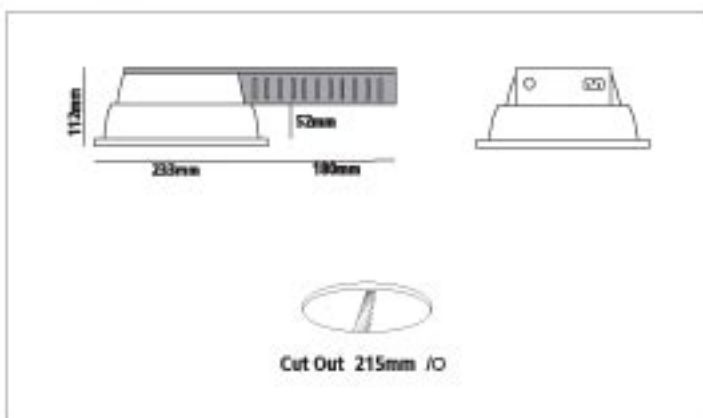

Vida Downlighter

The Vida range offers one of the most versatile downlighter ranges available. Mains plug in connector ensures efficient installation & maintenance.

SPECIFICATION

- Wide range of accessories
- Lightweight
- HF control gear
- Mains plug-in connector
- Cut-out size only 215mm
- Remote emergency pack (optional)
- Plug and socket removed on emergency version

All prices less lamps

Vida Accessories

CODE	DESCRIPTION	NETT TRADE
VI/BEZ/CH	Chrome	£13.15
VI/BEZ/BR	Brass	£20.75
VI/BEZ/ST	Steel	£20.75
VI/CAT2	CAT 2 Louvre	£8.35
VI/FLR	Floating Ring	£11.25
VI/LEG/F	Female	£34.60
VI/LEG/M	Male	£34.60
VI/LEG/AD	Exit - Arrow down	£34.60
VI/LEG/AL	Exit - Arrow left	£34.60
VI/LEG/AR	Exit - Arrow right	£34.60
VI/WW	Wall Washer	£17.30
VI/CC/IP65	IP65 Clear Cover	£40.25
VI/CC/IP44	IP44 Clear Cover	£8.35